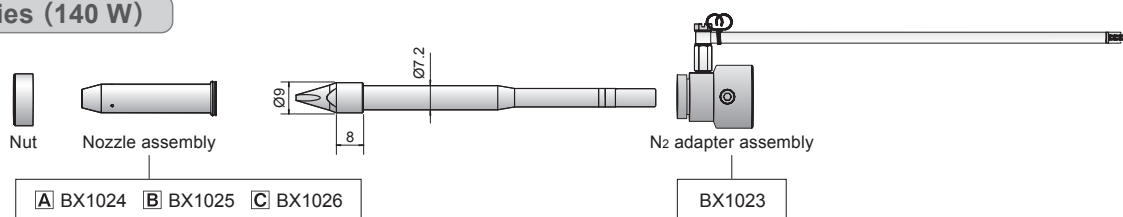

By changing the tip, a single soldering iron unit can handle workpieces requiring different heat capacities.

For N₂ soldering, both an adapter assembly and a nozzle assembly are required. Please use it with a nozzle assembly that matches the tip.

TX1 series (140 W)